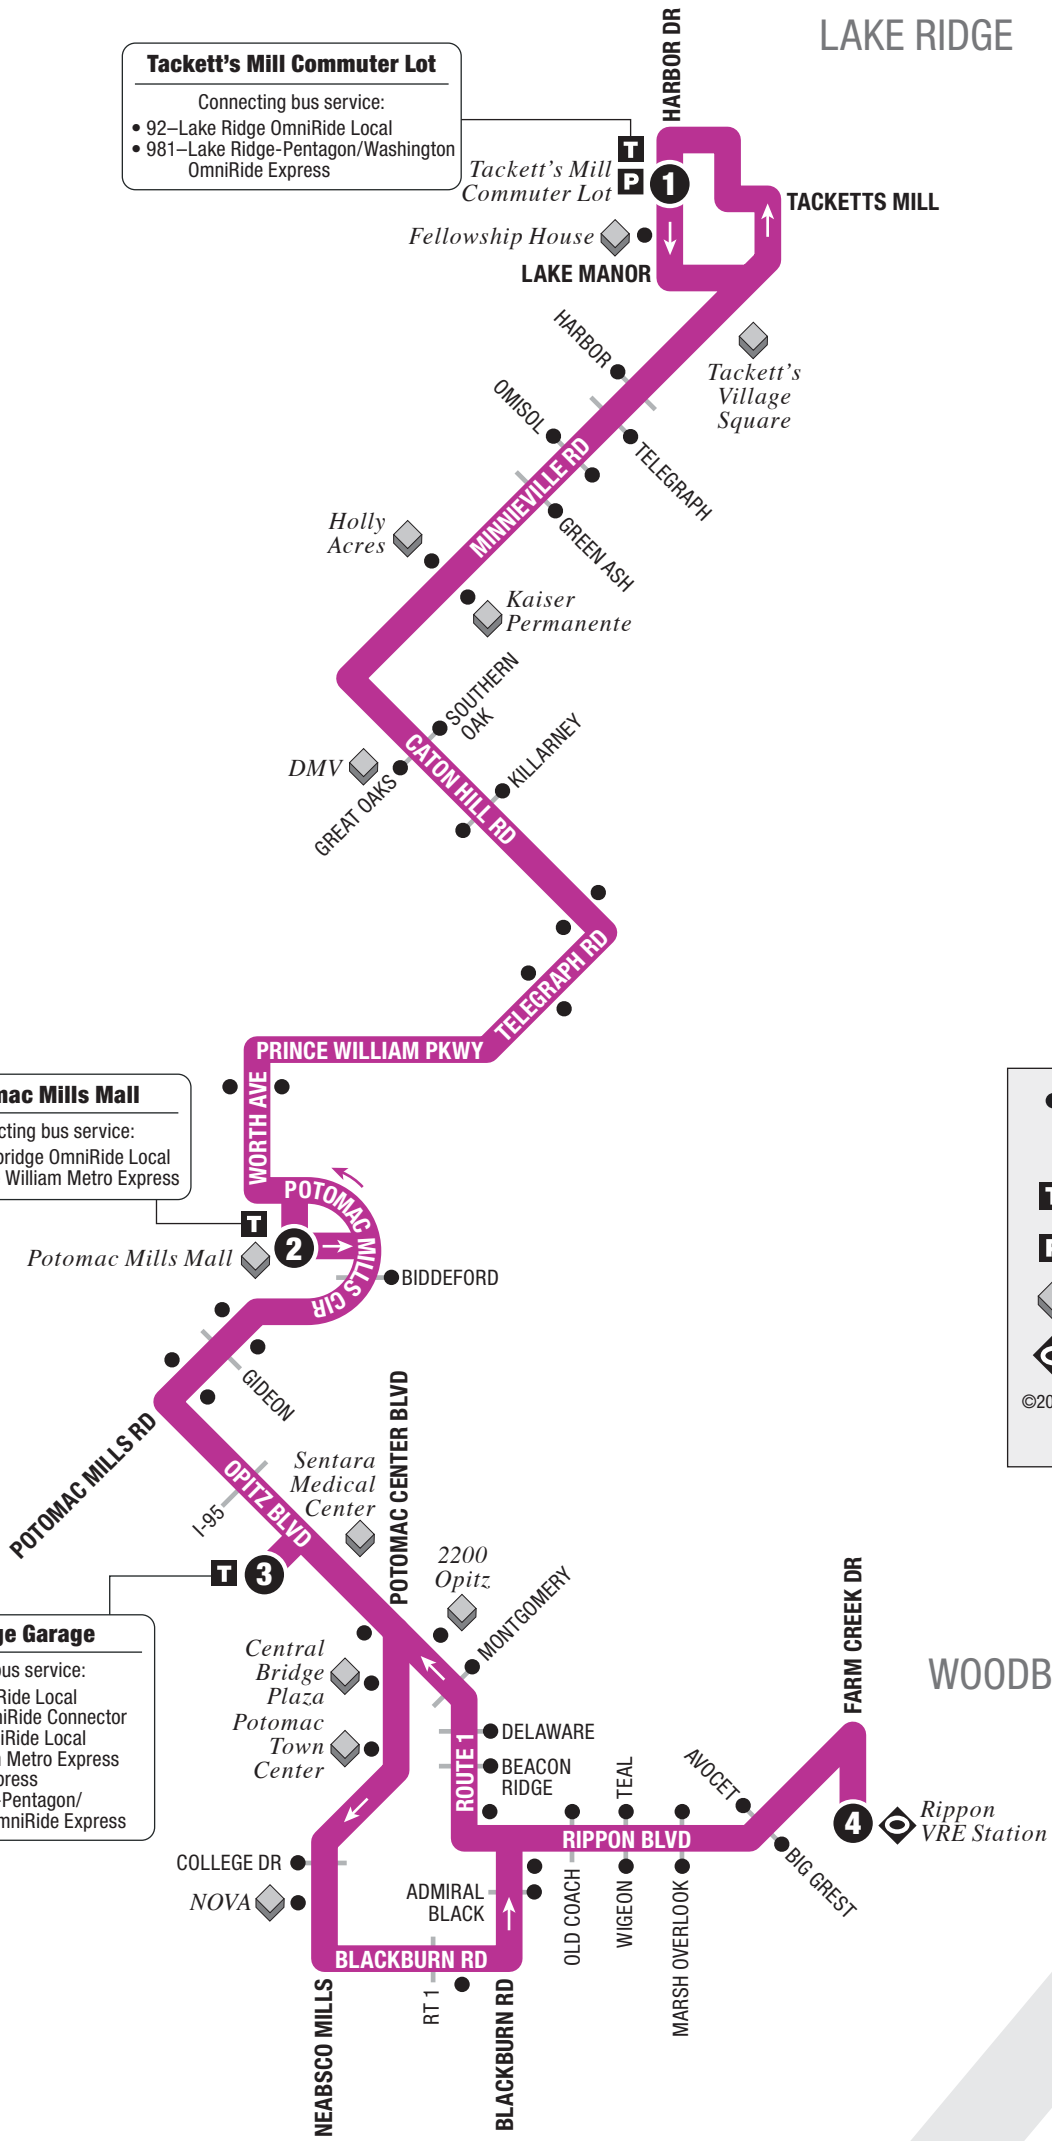

94 • Between Tackett's Mill and Rippon VRE

Tackett's Mill Commuter Lot
 Connecting bus service:
 • 92–Lake Ridge OmniRide Local
 • 981–Lake Ridge-Pentagon/Washington OmniRide Express

Potomac Mills Mall
 Connecting bus service:
 • 93–Woodbridge OmniRide Local
 • 95–Prince William Metro Express

See other side for route schedule.

INSTRUCTIONS

- The bus stops here at listed times.** Look for the matching symbol below the map.
- The bus travels here sometimes.** See schedule for trips that travel this route variation.
- The bus stops at the times listed below the symbol.**

The timetable shows WHEN the bus stops. Times are always approximate and depend upon traffic and weather conditions.

94 • Between Tackett's Mill and Rippon VRE

	1 Tackett's Mill Commuter Lot	2 Potomac Mills Mall	3 Stonebridge Garage (Southside)	4 Rippon VRE Station	4 Rippon VRE Station	3 Stonebridge Garage (Northside)	2 Potomac Mills Mall	1 Tackett's Mill Commuter Lot
94 - LAKE RIDGE CONNECTOR • MONDAY – FRIDAY								
A.M.	—	—	—	—	—	6:05	6:20	6:35
	6:35	6:50	7:00	7:20	7:20	7:35	7:50	8:05
	8:05	8:20	8:30	8:50	8:50	9:05	9:20	9:40
	9:40	9:55	10:05	10:25	10:25	10:40	10:55	11:15
	11:15	11:30	11:40	12:00	12:00	12:15	12:30	12:50
P.M.	12:50	1:05	1:15	1:45	1:45	2:00	2:15	2:35
	2:35	2:50	3:00	3:20	3:20	3:35	3:50	4:10
	4:10	4:25	4:35	4:55	4:55	5:10	5:25	5:45
	5:45	6:00	6:10	6:35	6:35	6:50	7:05	7:25
	7:25	7:40	7:50	8:15	8:15	8:30	8:45	9:00
	9:00	9:15	9:25	9:45	9:45	10:00	10:15	10:30
	10:30	10:45	10:55*	—	—	—	—	—
94 - LAKE RIDGE CONNECTOR • WEEKEND								
A.M.	—	—	—	—	—	7:35	7:50	8:10
	8:10	8:25	8:35	8:55	8:55	9:10	9:25	9:45
	9:45	10:00	10:10	10:30	10:30	10:45	11:00	11:20
	11:20	11:35	11:45	12:05	12:05	12:20	12:35	12:55
P.M.	12:55	1:10	1:20	1:40	1:40	1:55	2:10	2:30
	2:30	2:45	2:55	3:15	3:15	3:30	3:45	4:05
	4:05	4:20	4:30	4:50	4:50	5:05	5:20	5:40
	5:40	5:55	6:05	6:25	6:25	6:40	6:55	7:15
	7:15	7:30	7:40	8:00	8:00	8:15	8:30	8:45
	8:45	9:00	9:10	9:30	9:30	9:45	10:00	10:15
	10:15	10:25	10:35*	—	—	—	—	—