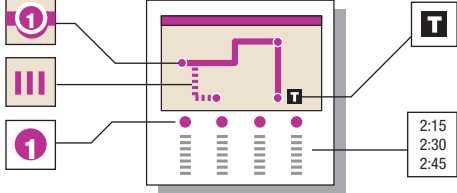

- **Bus Stop**
(Bus also stops at the numbered timepoints)
- T** **Transfer Center**
- P** **Commuter Lot**
- ◆ **Point of Interest**
- ◻ **VRE Train Station**

©2026, Potomac and Rappahannock Transportation Commission
 Design by Smartmaps, Inc.

See other side for route schedule.

INSTRUCTIONS

- The bus stops here at listed times.** Look for the matching symbol below the map.
- The bus travels here sometimes.** See schedule for trips that travel this route variation.
- The bus stops at the times listed below the symbol.**

Transfer Center is a location where many transfer options are available between OmniRide buses or other regional transit services. Transfers are also possible at other locations where routes intersect.