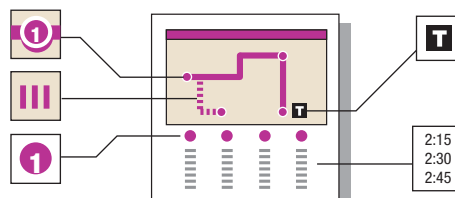

93 • Between Merchant Plaza and Woodbridge VRE

See other side for route schedule.

INSTRUCTIONS

The bus stops here at listed times. Look for the matching symbol below the map.

The bus travels here sometimes. See schedule for trips that travel this route variation.

The bus stops at the times listed below the symbol.

Transfer Center is a location where many transfer options are available between OmniRide buses or other regional transit services. Transfers are also possible at other locations where routes intersect.