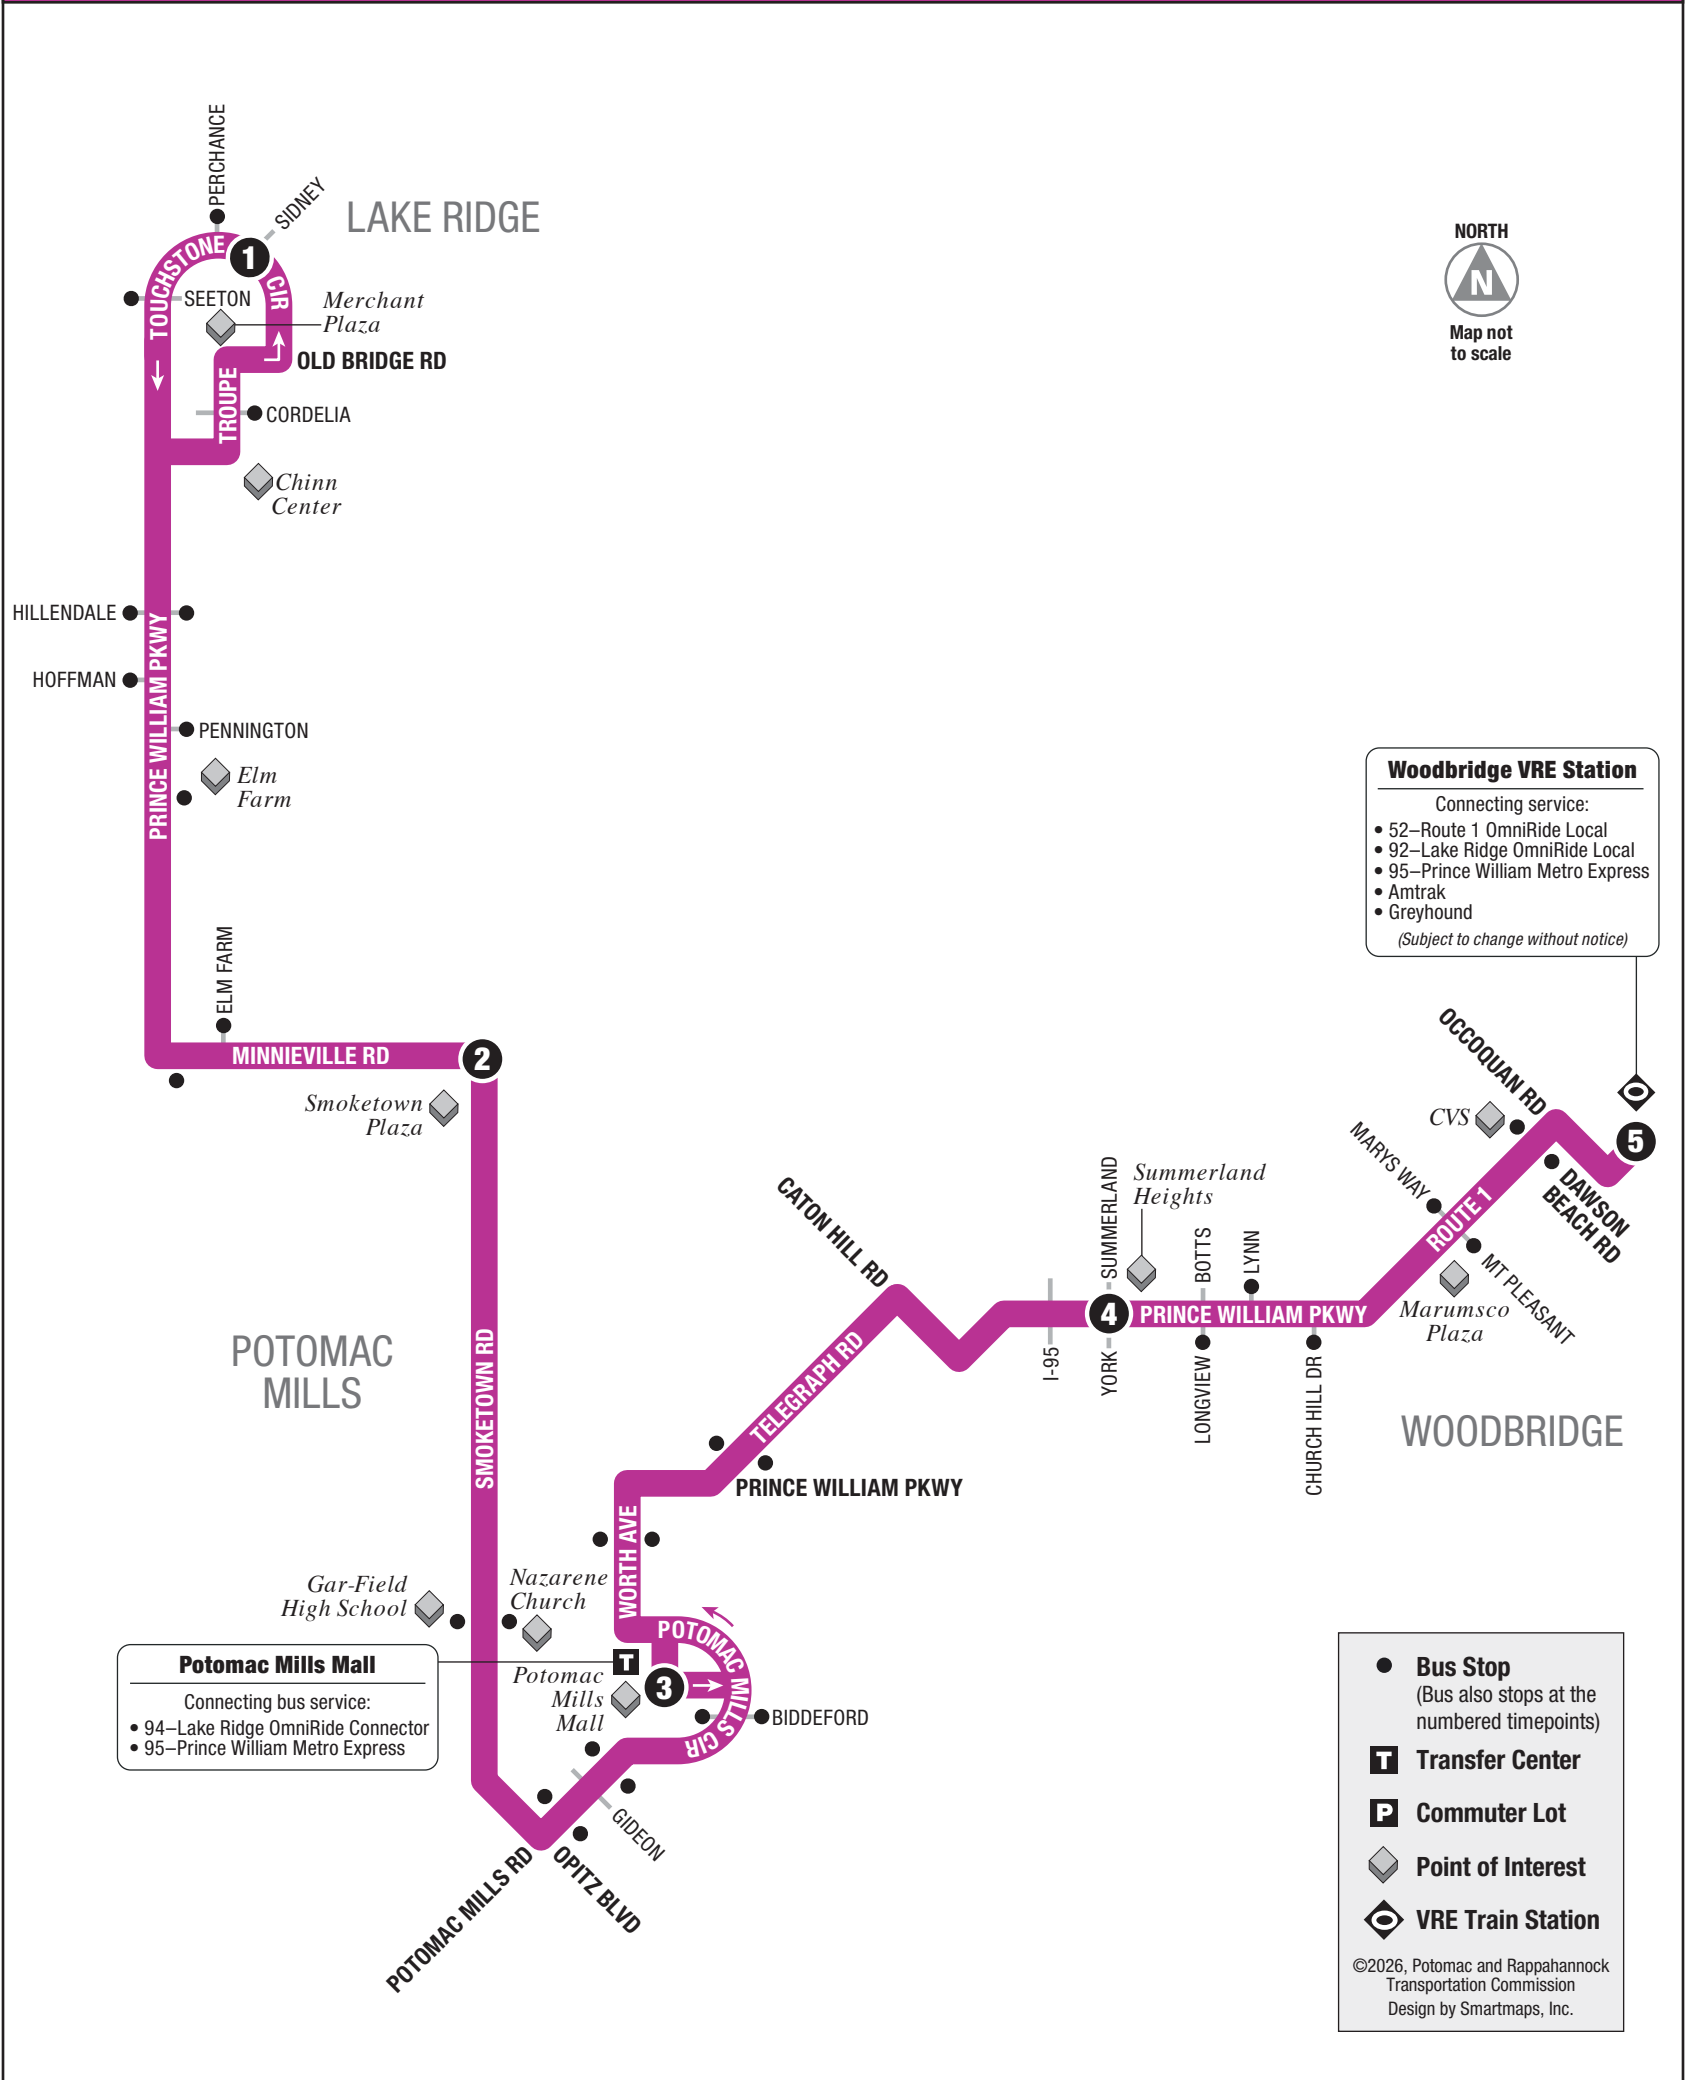

93 • Between Merchant Plaza and Woodbridge VRE

See other side for route schedule.

INSTRUCTIONS

The bus stops here at listed times. Look for the matching symbol below the map.

The bus travels here sometimes. See schedule for trips that travel this route variation.

The bus stops at the times listed below the symbol.

Transfer Center is a location where many transfer options are available between OmniRide buses or other regional transit services. Transfers are also possible at other locations where routes intersect.

* Bus goes out of service after serving this stop

See other side for route map.