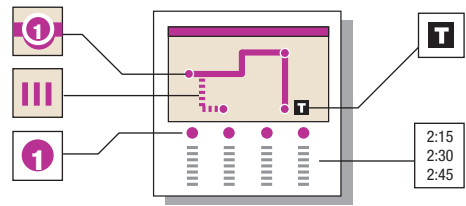

# 92 • Between Lake Ridge and Woodbridge VRE

See other side for route schedule.

## INSTRUCTIONS

The bus stops here at listed times. Look for the matching symbol below the map.

The bus travels here sometimes. See schedule for trips that travel this route variation.

The bus stops at the times listed below the symbol.

**Transfer Center** is a location where many transfer options are available between OmniRide buses or other regional transit services. Transfers are also possible at other locations where routes intersect.

**The timetable shows WHEN** the bus stops. Times are always approximate and depend upon traffic and weather conditions.