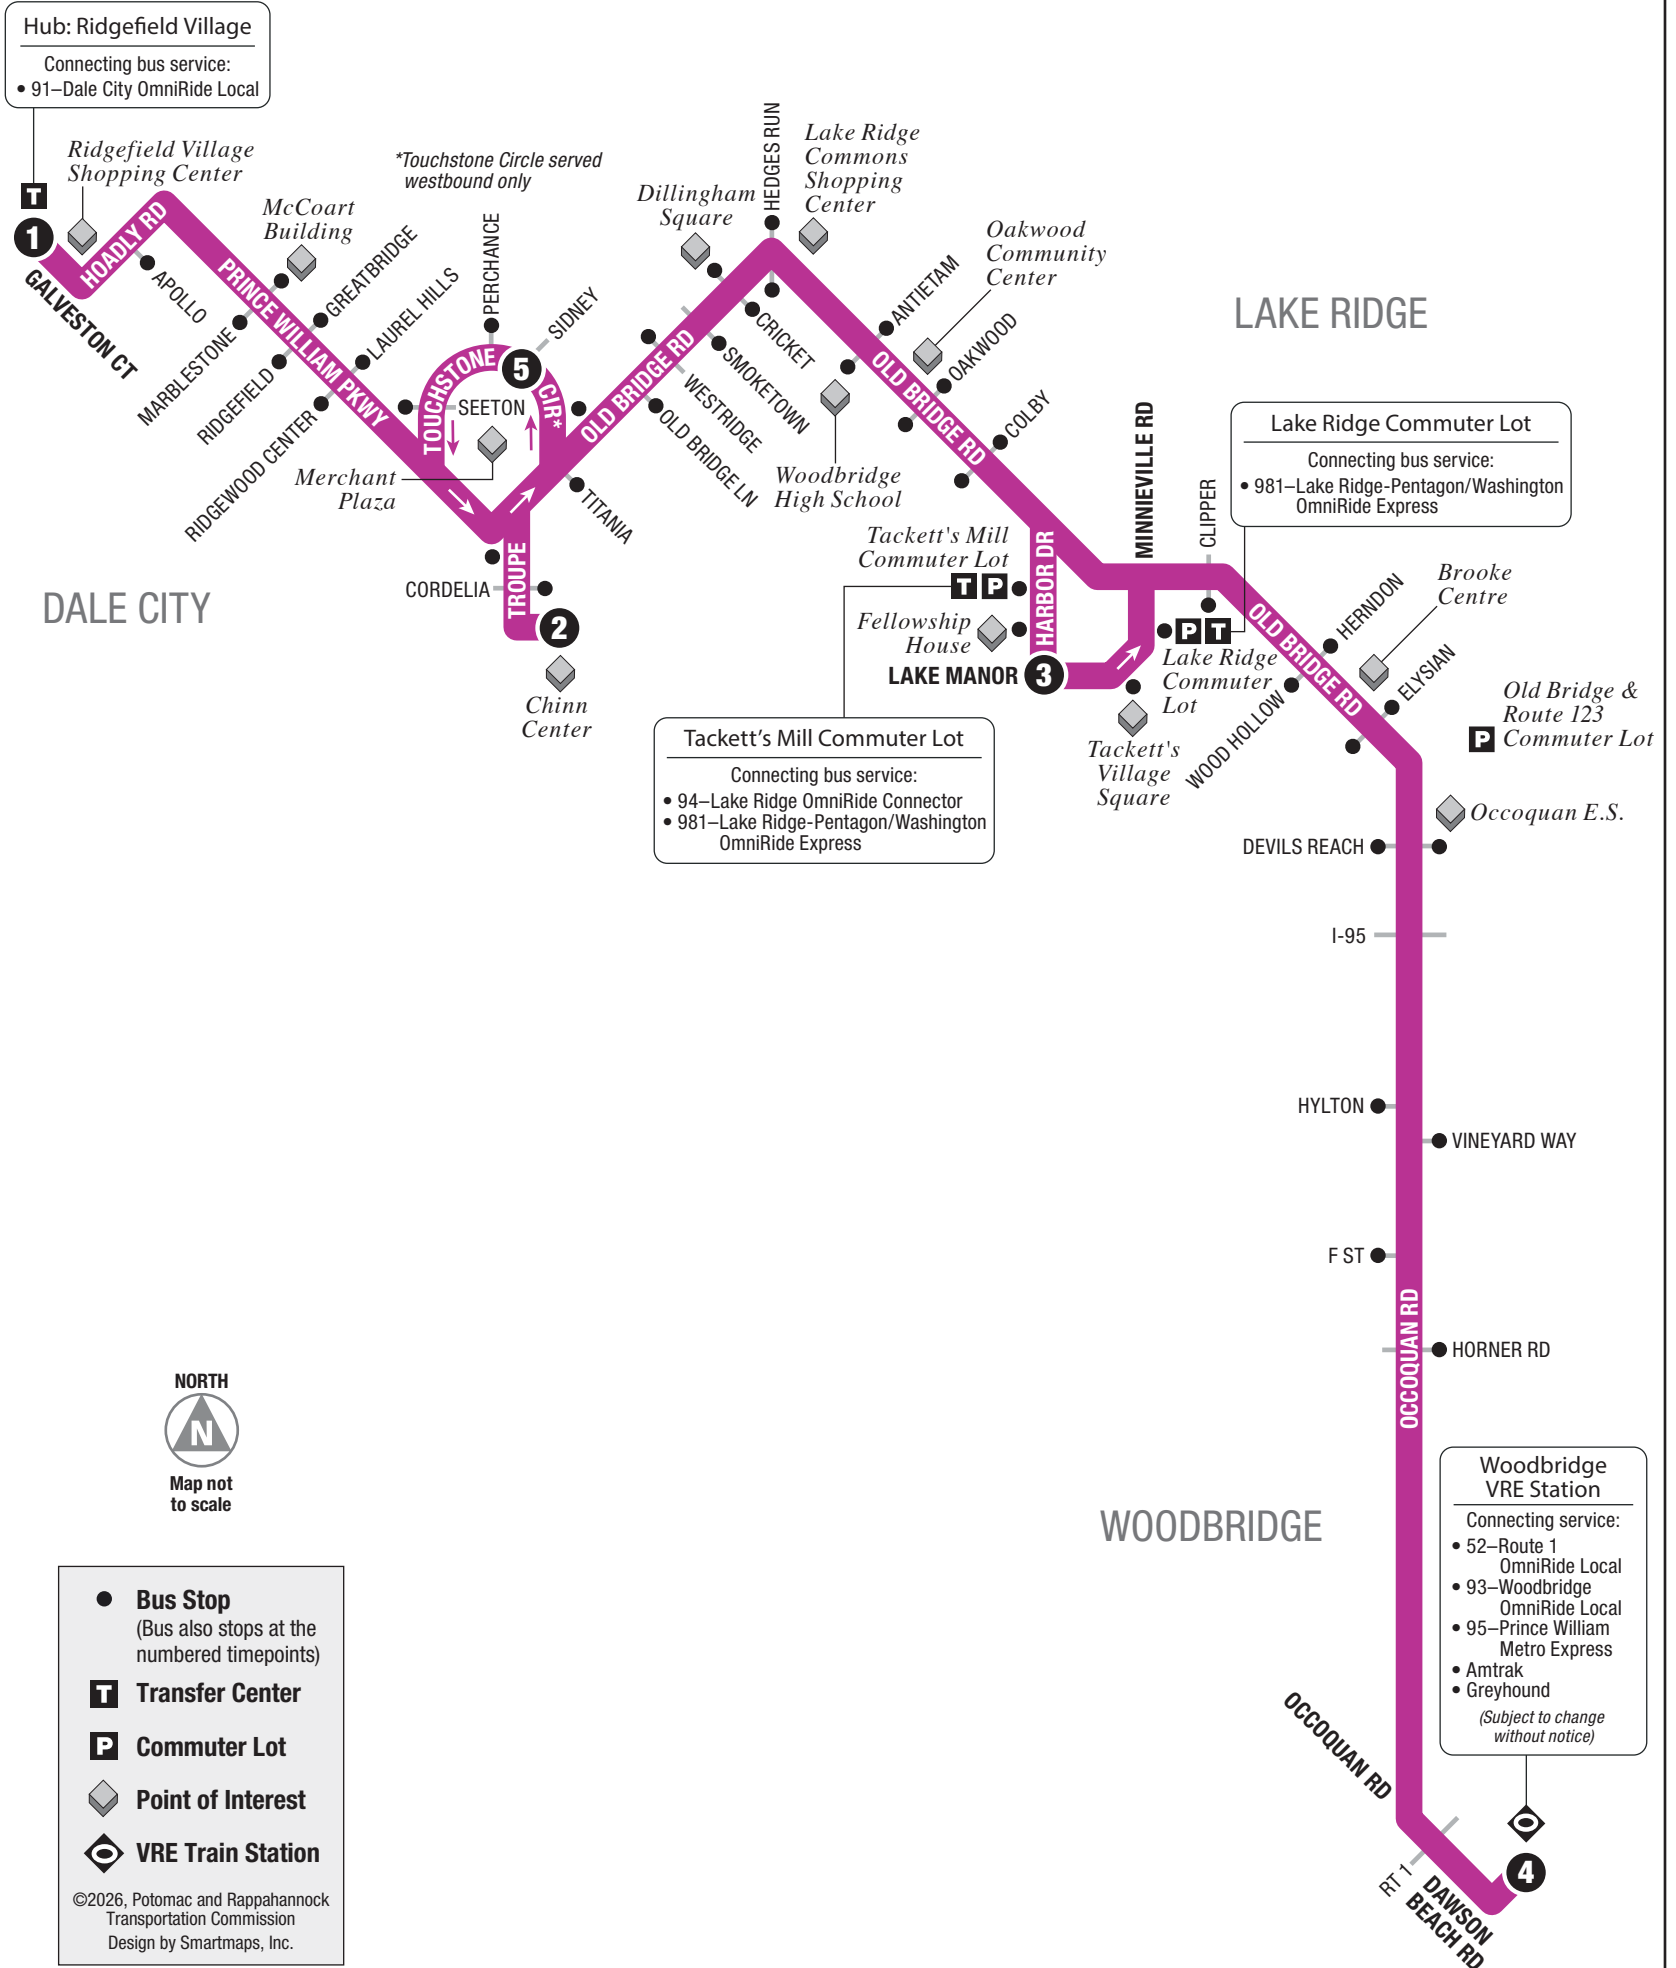

# 92 • Between Lake Ridge and Woodbridge VRE

See other side for route schedule.

## INSTRUCTIONS

The bus stops here at listed times. Look for the matching symbol below the map.

The bus travels here sometimes. See schedule for trips that travel this route variation.

The bus stops at the times listed below the symbol.

**Transfer Center** is a location where many transfer options are available between OmniRide buses or other regional transit services. Transfers are also possible at other locations where routes intersect.

**5**  
Merchant  
Plaza

**1**  
**Hub:**  
Ridgefield  
Village