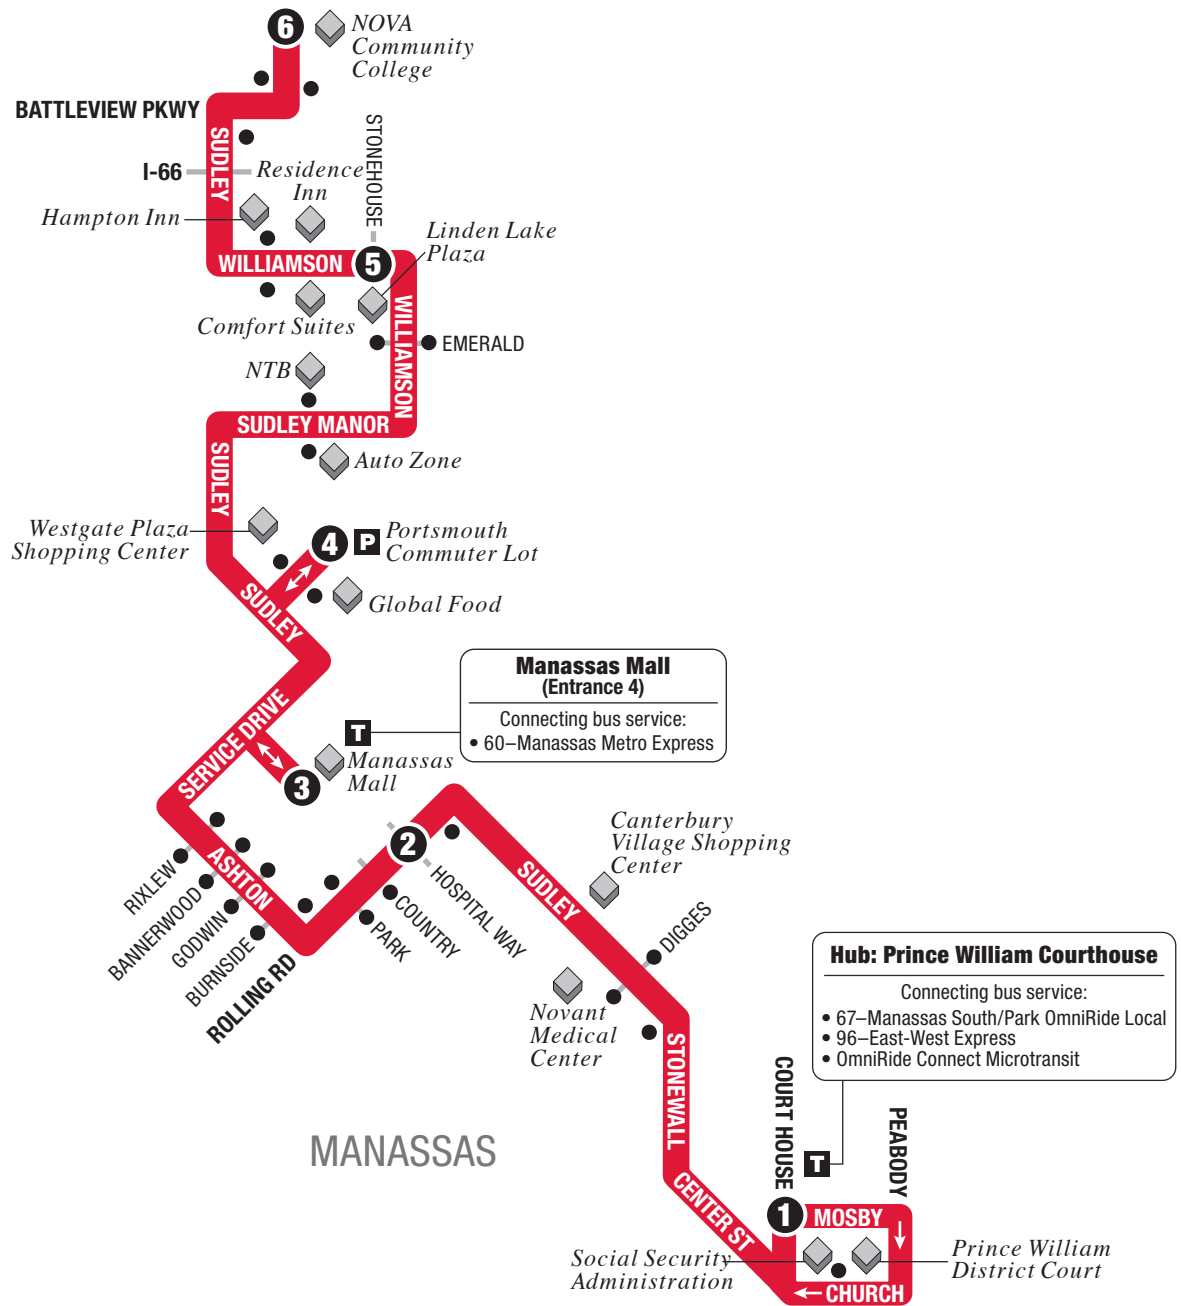

65 • Between Downtown Manassas and NOVA Campus

See other side for route schedule.

INSTRUCTIONS

The bus stops here at listed times. Look for the matching symbol below the map.

The bus stops at each of the times listed below the symbol.

Transfer Center is a location where many transfer options are available between OmniRide buses or other regional transit services. Transfers are also possible at other locations where routes intersect.

65 • Between Downtown Manassas and NOVA Campus

1

Hub: Prince William County Courthouse

2

Hospital Way

3

Manassas Mall (Entrance 4)

4

Linden Lake Plaza

4

Portsmouth Commuter Lot

3

Manassas Mall (Entrance 4)

2

Hospital Way

1