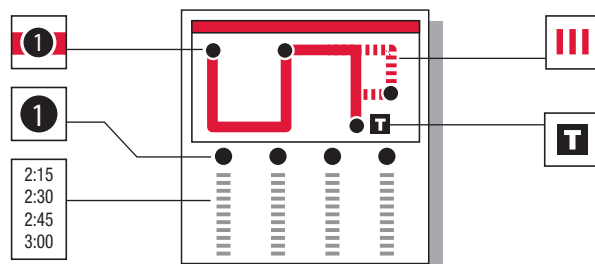

65 • Between Downtown Manassas and NOVA Campus

See other side for route schedule.

INSTRUCTIONS

The bus stops here at listed times. Look for the matching symbol below the map.

The bus stops at each of the times listed below the symbol.

The timetable shows WHEN the bus stops. Times are always approximate and depend upon traffic and weather conditions.

The bus travels here sometimes. See schedule for trips that travel this route variation.

Transfer Center is a location where many transfer options are available between OmniRide buses or other regional transit services. Transfers are also possible at other locations where routes intersect.