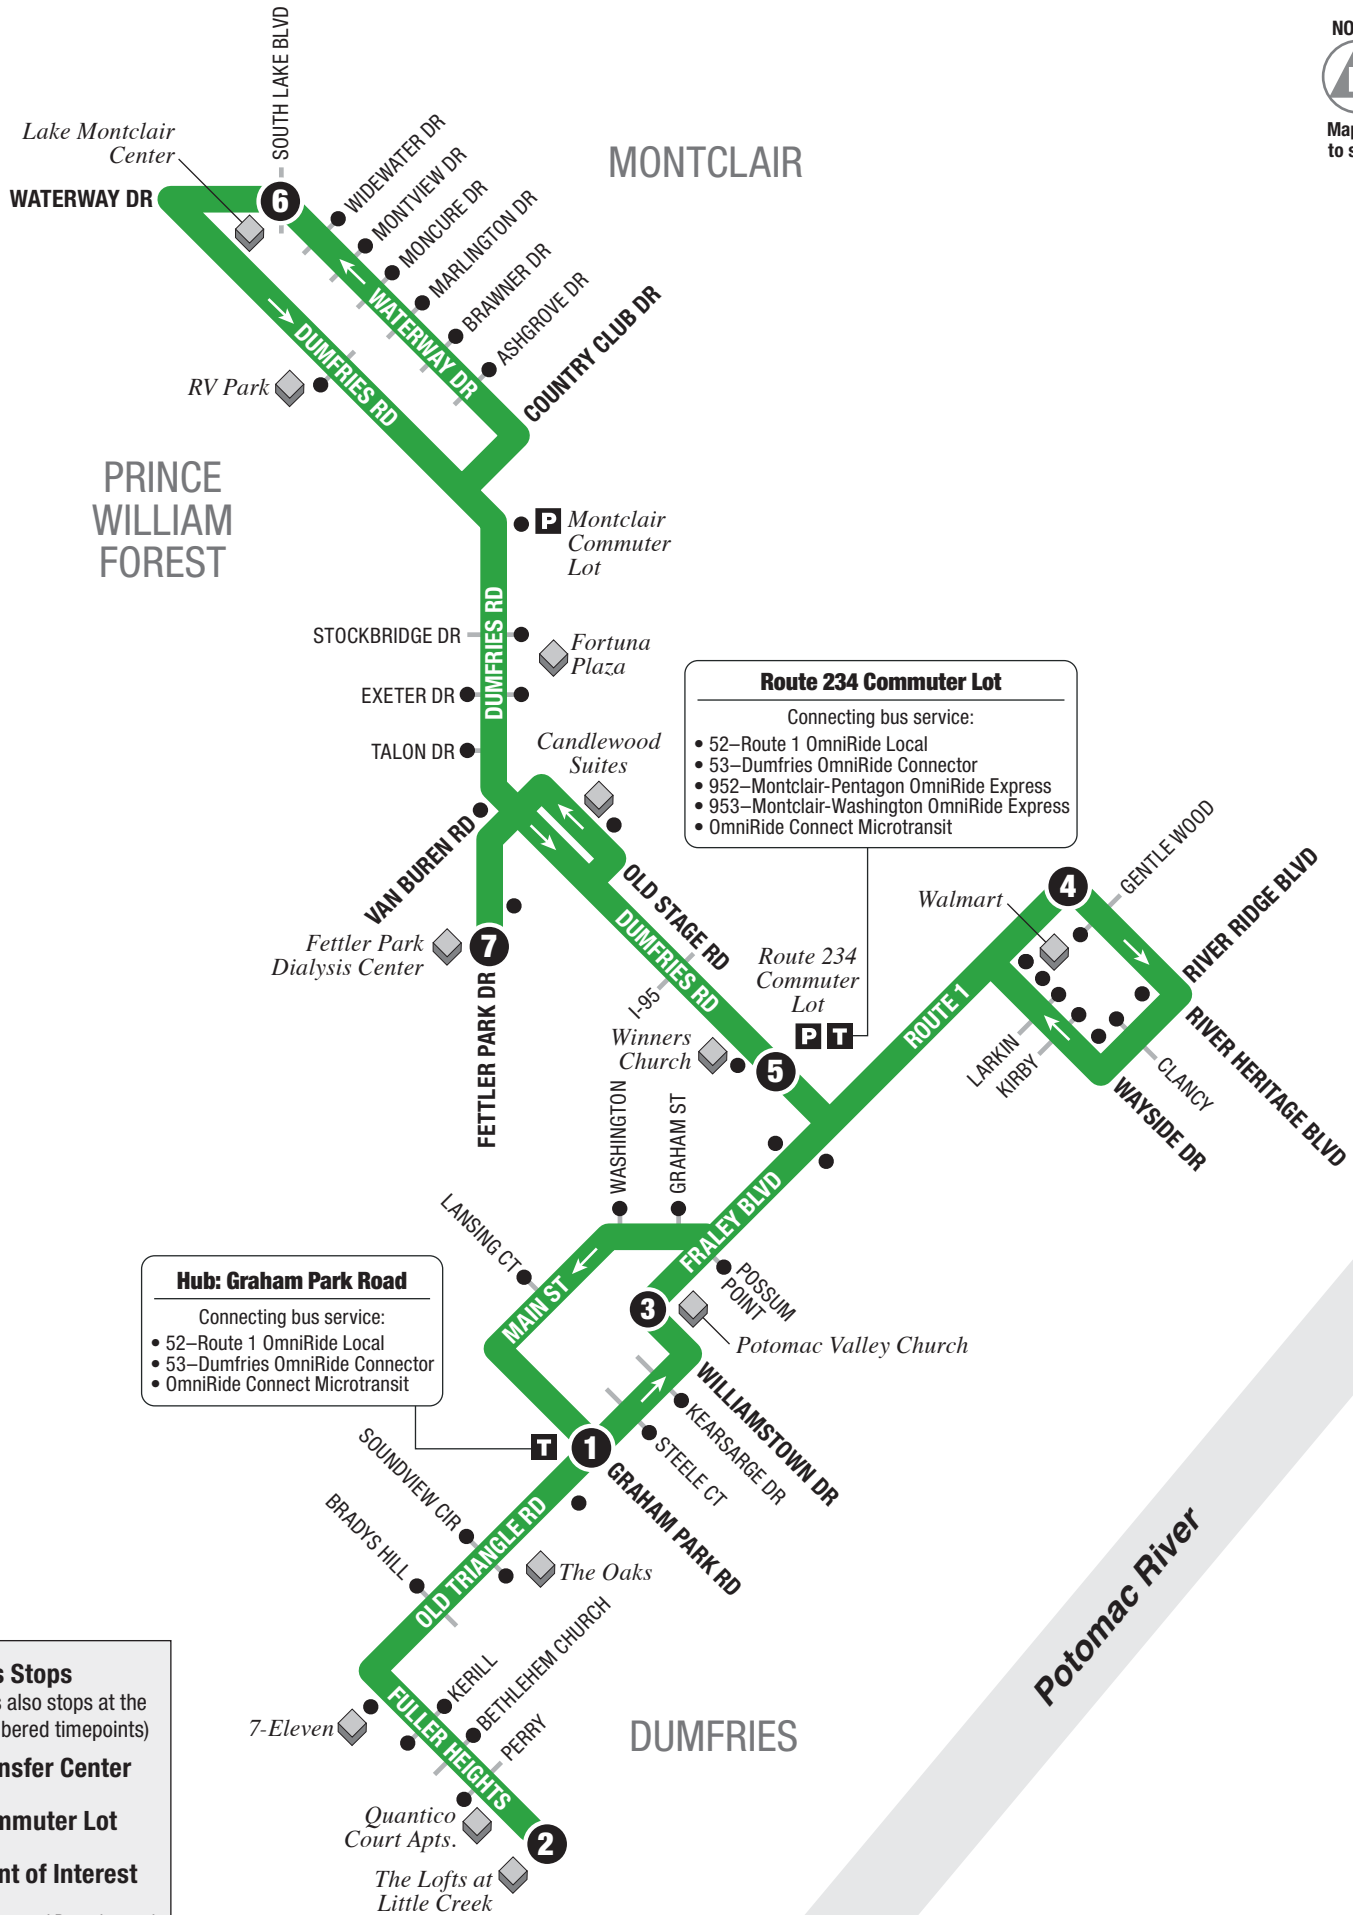

51 • Between Dumfries and Montclair

See other side for route schedule.

INSTRUCTIONS

The bus stops here at listed times. Look for the matching symbol below the map.

The bus travels here sometimes. See schedule for trips that travel this route variation.

The bus stops at the times listed below the symbol.

Transfer Center is a location where many transfer options are available between OmniRide buses or other regional transit services. Transfers are also possible at other locations where routes intersect.

The timetable shows WHEN the bus stops. Times are always approximate and depend upon traffic and weather conditions.

51 • Between Dumfries and Montclair

1

Hub:
Graham Park
Road

2

The Lofts
at Little
Creek

3

Potomac Valley
Church

4

Southbridge
Plaza

5

Route 234
Commuter
Lot

5

Route 234
Commuter
Lot

6